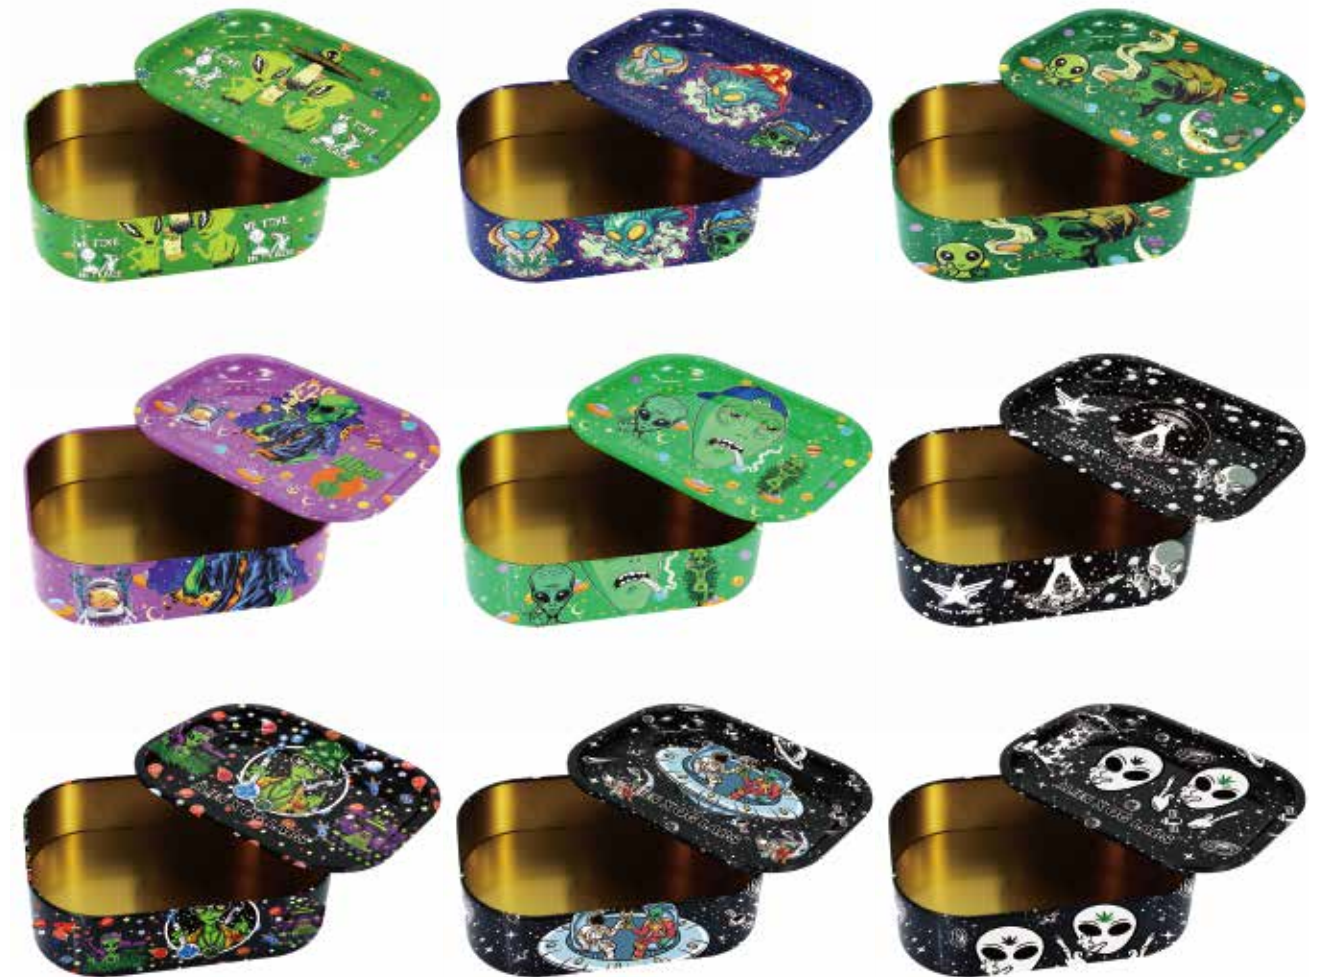

ITEM NO.:ART3403-OG-2

■ **DESCRIPTION:**

- **SIZE:** 180*140*15mm
- **WEIGHT:** 89g/pcs
- **MATERIAL:** Tinplate
- **PACKAGE:** Single opp bag simple packaging

ITEM NO.: SET251-OG-1

■ **DESCRIPTION:**

- **SIZE:** 180*140*45mm
- **WEIGHT:** 193g/pcs
- **MATERIAL:** Tinplate
- **PACKAGE:** Single OPP Bag Lite